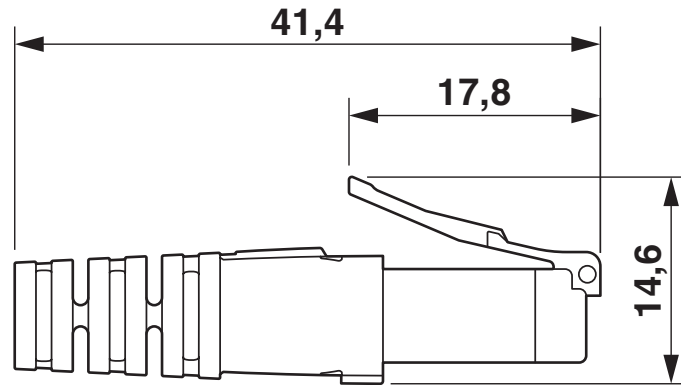

NBC-R4AC1/15,0-94G/R4AC1-BU - Patch cable

1413165

<https://www.phoenixcontact.com/us/products/1413165>