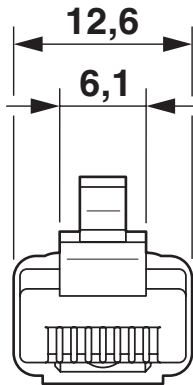

Cable length	15.00 m
--------------	---------

NBC-R4AC1/15,0-94G/R4AC1-BU - Patch cable

1413165

<https://www.phoenixcontact.com/us/products/1413165>

Cable type	Ethernet 10 Gbit
Outer sheath, material	PUR
External sheath, color	water blue RAL 5021
Conductor structure signal line	6.00 mm +0.2 mm -0.1 mm
AWG signal line	26
Material wire insulation	PE
Shielding	S/FTP
Test voltage, cable	1000 V DC (1 minute)
Cable insulation resistance	2000 MΩ*km (500 V)
Coupling resistance	30.00 mΩ/m (30 MHz)

<https://www.phoenixcontact.com/us/products/1413165>

Drawings

Schematic diagram

Connector pin assignment plug RJ45

NBC-R4AC1/15,0-94G/R4AC1-BU - Patch cable

1413165

<https://www.phoenixcontact.com/us/products/1413165>

Dimensional drawing

NBC-R4AC1/15,0-94G/R4AC1-BU - Patch cable

1413165

<https://www.phoenixcontact.com/us/products/1413165>

Approvals

To download certificates, visit the product detail page: <https://www.phoenixcontact.com/us/products/1413165>